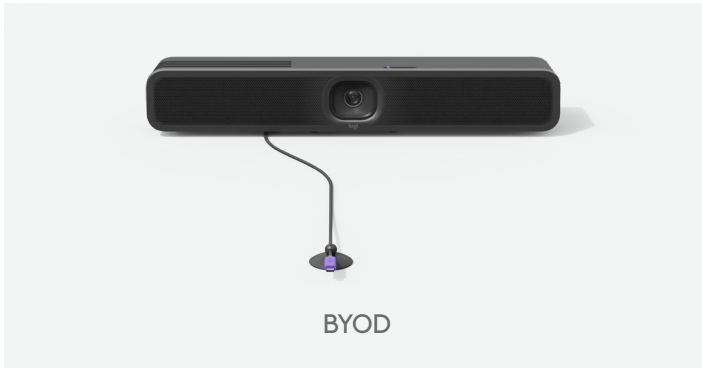

Two ways to deploy

Deploy MeetUp 2 in USB mode with an in-room compute or in BYOD mode connected to a laptop. Compatible with the platforms commonly used for video conferencing such as Microsoft Teams, Zoom, and Google Meet.